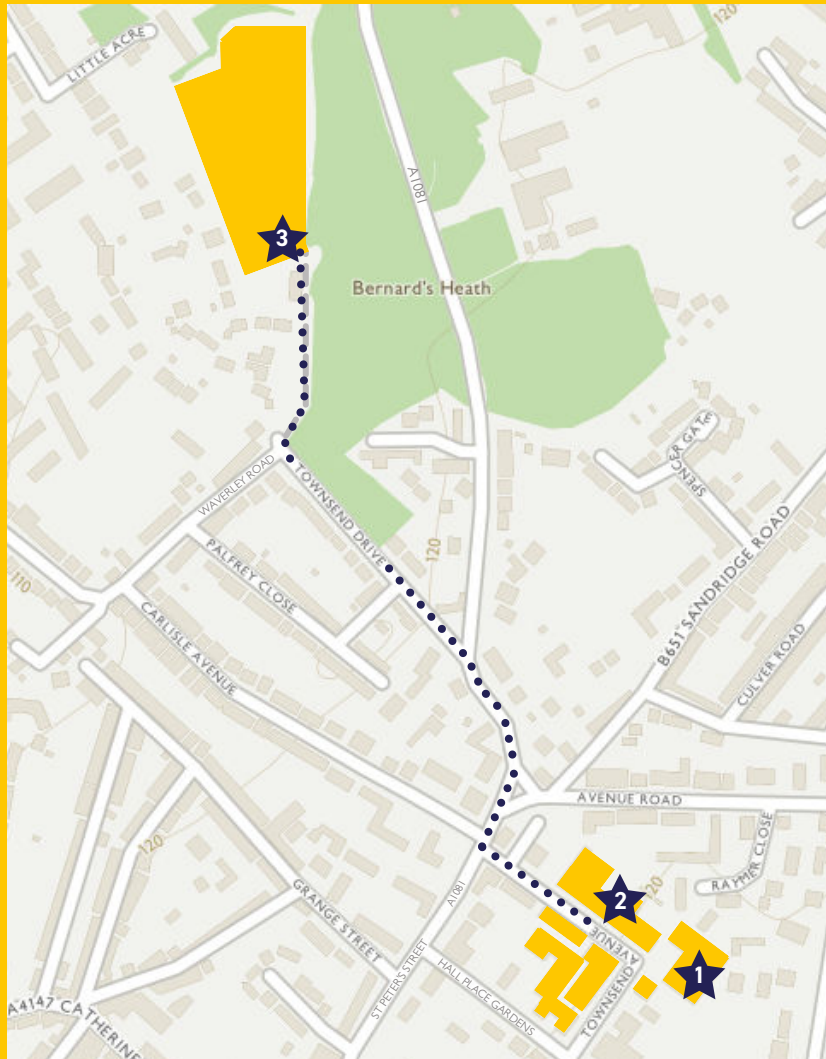

# WELCOME TO STAHS SPORTS FACILITIES

Our netball courts, tennis courts, lacrosse and football pitches are located off site down a short private lane off Townsend Drive. Please refer to the information below when visiting for fixtures.

- 1** **STAHS Senior School Sports Centre (sports hall and swimming pool)**  
Townsend Avenue,  
St Albans  
AL1 3SJ
- 2** **STAHS Senior School Main Building (netball court and AstroTurf)**  
Same address as above
- 3** **STAHS Playing Fields (all weather pitches, netball/tennis courts and sports pavilion)**  
Off Townsend Drive,  
St Albans  
AL3 5LJ

## Directions from STAHS Senior to the Playing Fields (under a mile by foot)

Walk right out of Townsend Avenue and, after crossing over, turn left off the Harpenden Road onto Townsend Drive. As the road bends to the left, take the dirt track on the right after the post box. The gate to the Playing Fields is at the bottom of the dirt track past Spinney Cottage.

## Parking Instructions

Minibus and disabled access only - strictly no cars at the facility or along the private lane. Please note that the private lane is not suitable for coaches. Please park on Townsend Drive or the surrounding roads and walk down the lane to the playing fields.