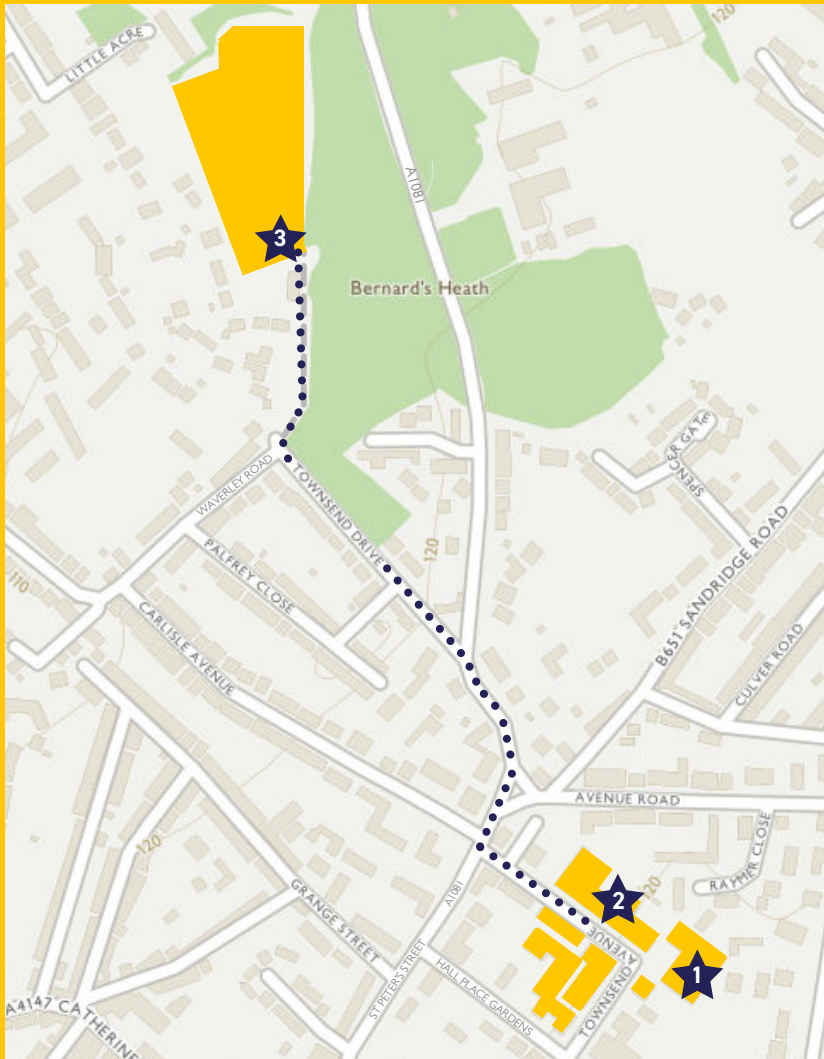

# WELCOME TO STAHS SPORTS FACILITIES

Our netball courts, tennis courts, lacrosse and football pitches are located off site down a short private lane off Townsend Drive. Please refer to the information below when visiting for fixtures.

- 1** **STAHS Senior School Sports Centre (sports hall and swimming pool)**  
Townsend Avenue,  
St Albans  
AL1 3SJ
- 2** **STAHS Senior School Main Building (netball court and AstroTurf)**  
Same address as above
- 3** **STAHS Playing Fields (all weather pitches, netball/tennis courts and sports pavilion)**  
Off Townsend Drive,  
St Albans  
AL3 5LJ

## Directions from STAHS Senior to the Playing Fields (under a mile by foot)

Walk right out of Townsend Avenue and, after crossing over, turn left off the Harpenden Road onto Townsend Drive. As the road bends to the left, take the dirt track on the right after the post box. The gate to the Playing Fields is at the bottom of the dirt track past Spinney Cottage.

## Parking Instructions

Minibus and disabled access only - strictly no cars at the facility or along the private lane. Please note that the private lane is not suitable for coaches. Please park on Townsend Drive or the surrounding roads and walk down the lane to the playing fields.