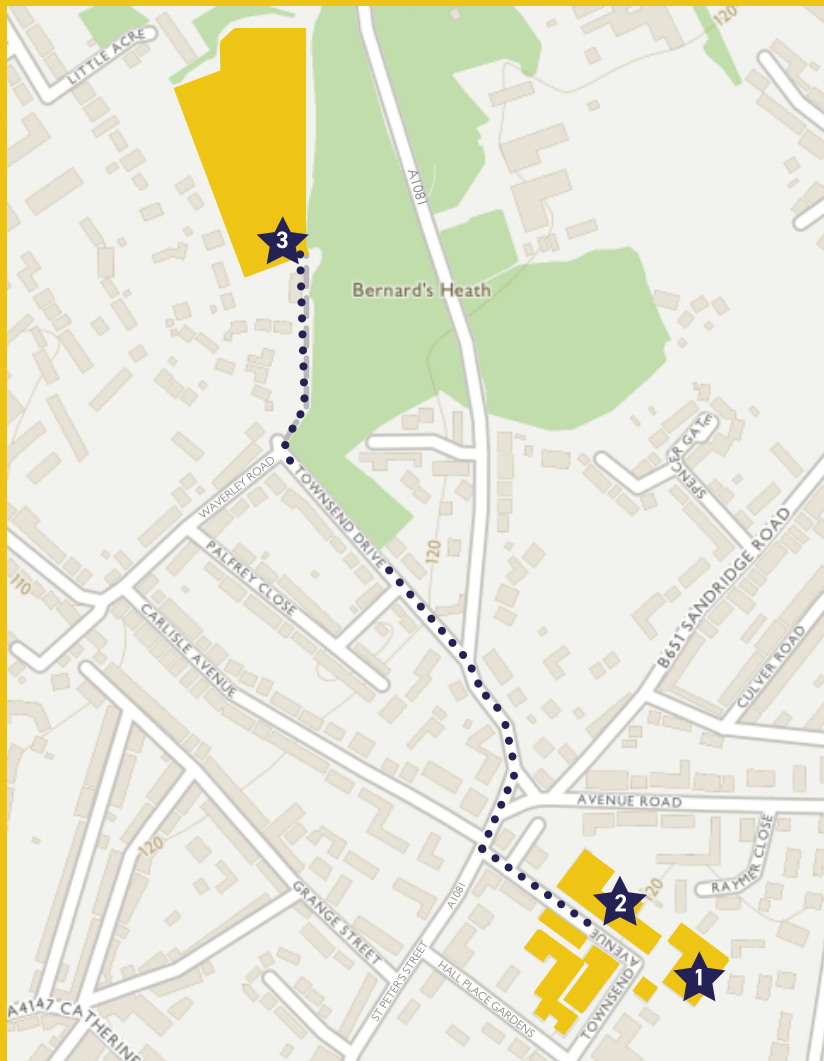

WELCOME TO STAHS SPORTS FACILITIES

Our netball courts, tennis courts and lacrosse pitches are located off site down a short private lane off Townsend Drive. Please refer to the information below when visiting for fixtures.

- 1** **STAHS Senior School Sports Centre (sports hall and swimming pool)**
Townsend Avenue,
St Albans,
AL1 3SJ
- 2** **STAHS Senior School Main Building (netball court and AstroTurf)**
Same address as above
- 3** **STAHS Playing Fields (grass pitches, netball/tennis courts and sports pavilion)**
Off Townsend Drive,
St Albans
AL3 5LJ

Directions from STAHS Senior to the Playing Fields (under a mile by foot)

Walk right out of Townsend Avenue and, after crossing over, turn left off the Harpenden Road onto Townsend Drive. As the road bends to the left, take the dirt track on the right after the post box. The gate to the Playing Fields is at the bottom of the dirt track past Spinney Cottage.

Parking Instructions

Minibus and disabled access only - strictly no cars at the facility or along the private lane. Please note that the private lane is not suitable for coaches. Please park on Townsend Drive or the surrounding roads and walk down the lane to the playing fields.